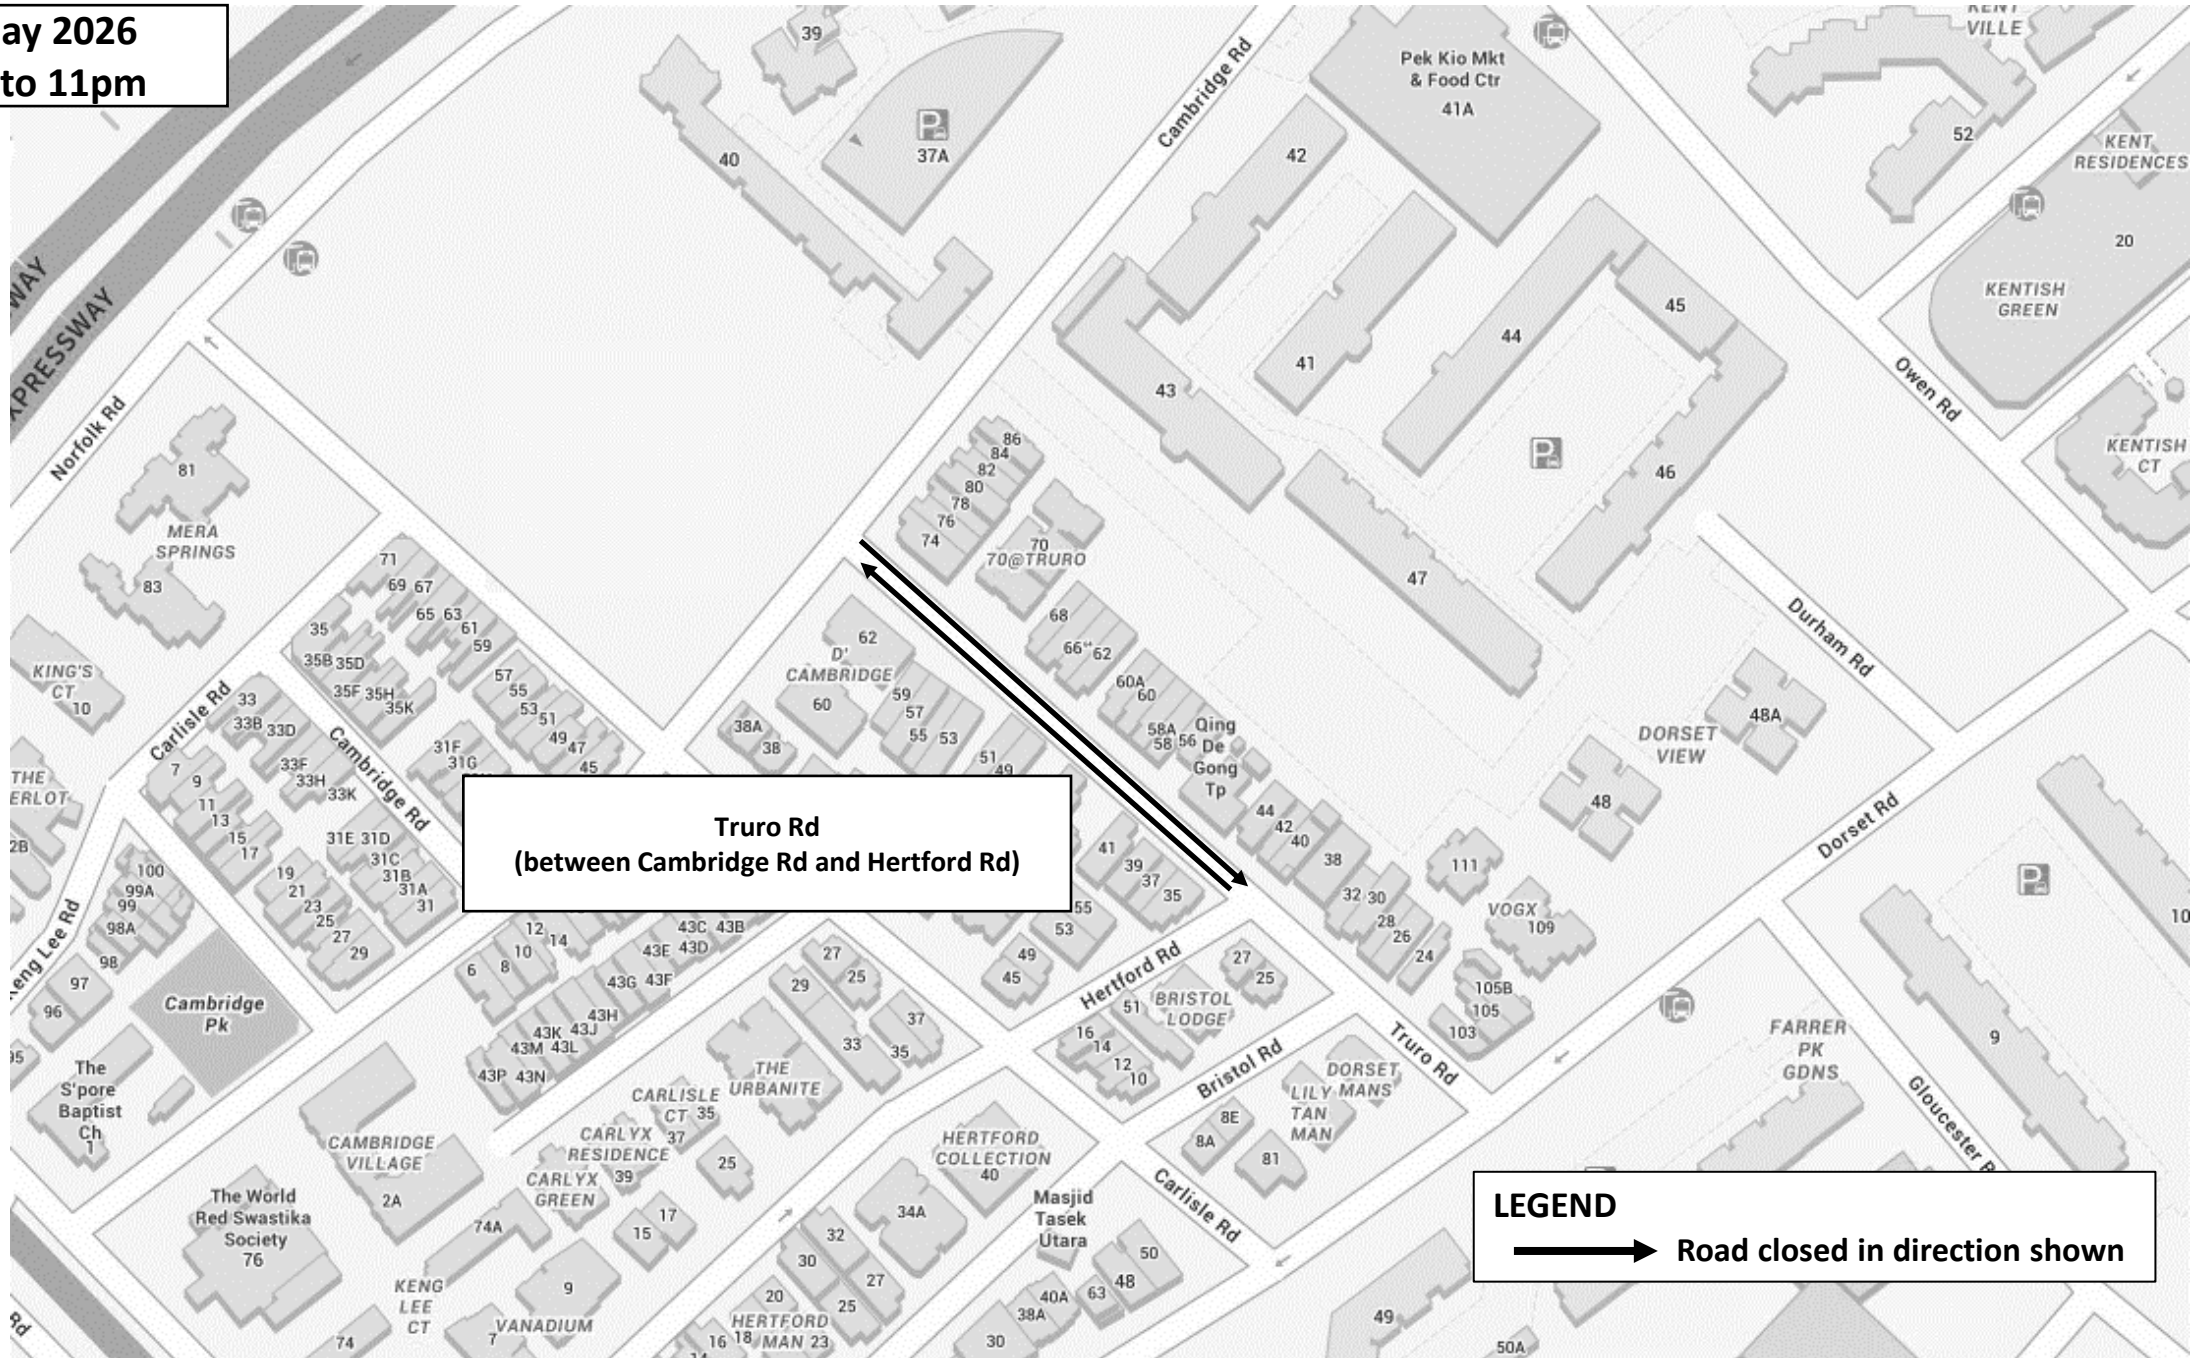

10 May 2026
5pm to 11pm

Truro Rd
(between Cambridge Rd and Hertford Rd)

LEGEND

Road closed in direction shown